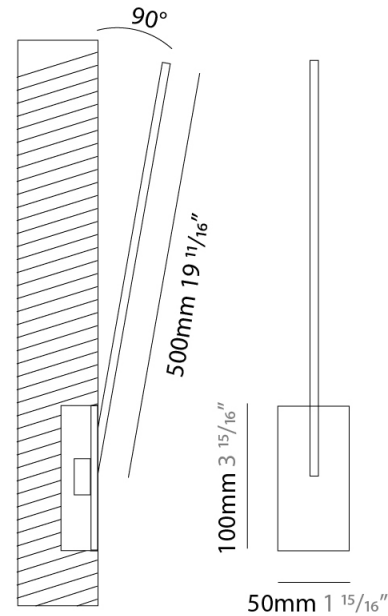

GENERAL

Series: Spillo
 Subseries: Spillo 1 Rod
 Brand: Icone
 Division: Design
 Mounting Type: Recessed
 Mounting Location: Wall
 Subcategory: Ambient

PHYSICAL

Shape: Rectangle
 Width (mm): 50
 Width (in): 1 15/16
 Height (mm): 500
 Height (in): 19 11/16
 Light Distribution: Adjustable
 Fixture Finish: WHI / BLK / CHR / BGD
 Fixture Material: Brass

LED

Color Temperature (°K): 2700 / 3000
 Nominal Lumen (lm): 550
 CRI: >90 CRI
 Lamp Life (hrs): 50000

OPTICAL

Adjustability: Tilt 120°

RATINGS AND CERTIFICATIONS

Certified By: Certified for North American Standards
 IP rating: IP20

GENERAL

Series: Spillo
 Subseries: Spillo 1 Rod
 Brand: Icone
 Division: Design
 Mounting Type: Recessed
 Mounting Location: Wall
 Subcategory: Ambient

PHYSICAL

Shape: Rectangle
 Width (mm): 50
 Width (in): 1 ¹⁵/₁₆
 Height (mm): 500
 Height (in): 19 ¹¹/₁₆
 Light Distribution: Adjustable
 Fixture Finish: WHI / BLK / CHR / BGD
 Fixture Material: Brass